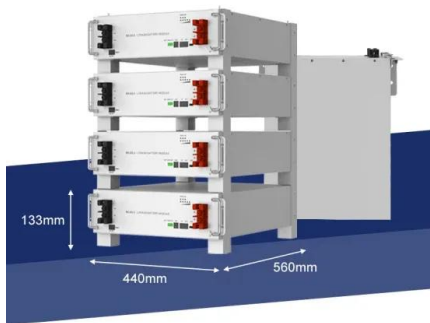

...

[LG LG405Q1C-A6: 405W High Efficiency LG NeON® ...](#)

Get information on the LG 405W High Efficiency LG NeON® R Solar Panel with 60 Cells (6 x 10), Module Efficiency: 22.3%, Connector Type: MC4. Find pictures, reviews, and tech specs for the LG LG405Q1C-A6