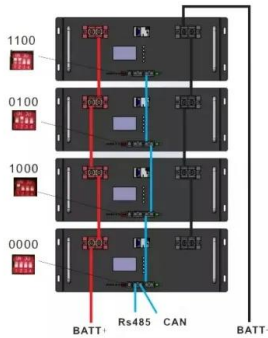

405 watt solar panel