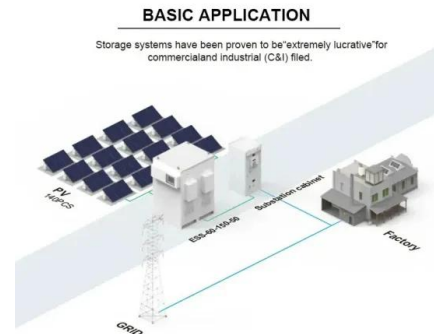

[A Complete Guide to the Solar System and the Night ...](#)

Please set your location so we can show precisely what's visible in your night sky. Without your location, we will use Greenwich as a default, but visibility information and star map automatic orientation might be off.

[Where is Earth in the Milky Way Galaxy?](#)

This discovery has helped refine our understanding of Earth's position and its relation to the galaxy's central regions. The Movement of Earth within the Milky Way Earth isn't just spinning on its axis or orbiting the Sun--our whole solar ...

Commercial and Industrial ESS

Air Cooling / Liquid Cooling

- Budget Friendly Solution
- Renewable Energy Integration
- Modular Design for Flexible Expansion

Interactive - Onspace

A world map of the positions of satellites above the Earth's surface and a planetarium view Solar System Scope Model A model of the Solar System, Night sky and Outer Space in real time, with accurate positions of objects James ...